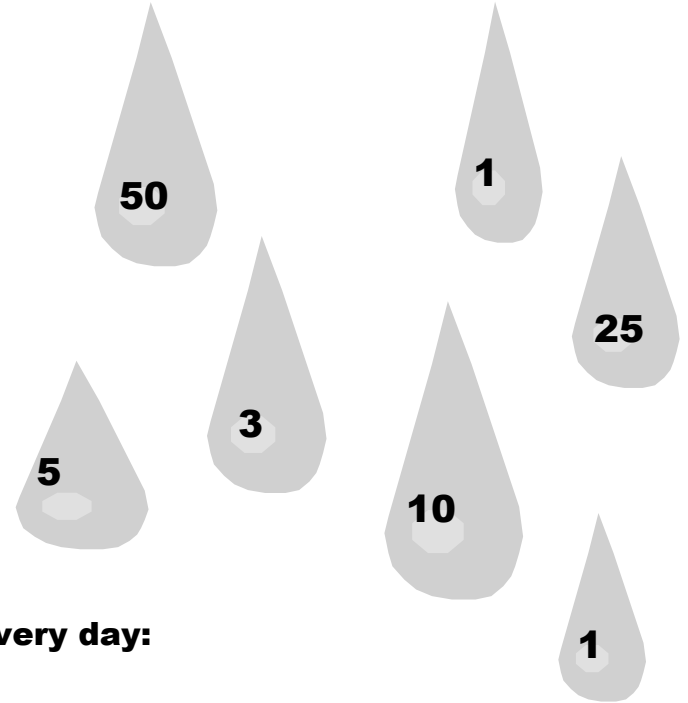

List some ways you use water every day: